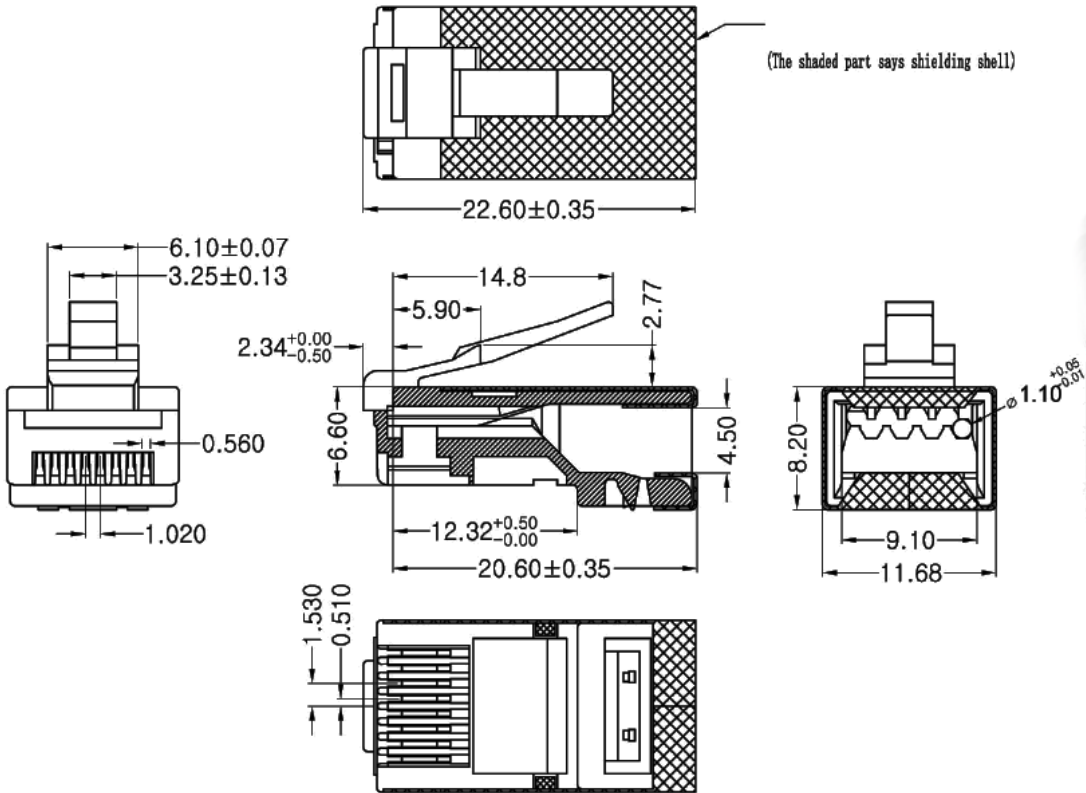

Newlink Cat 6 Shielded RJ45 8-wire plug for solid cable (1,000 pack)

Electrical Test:

- 250V AC max, at 2A
- Dielectric withstanding 1000V DC/min, <0.5A
- Insulation Resistance: >500 MΩ, 1000V DC/min
- Contact Resistance: <20 MΩ

Mechanical:

- Cable-to-plug tensile strength -20lbs (89N) min
- Durability: 2000 mating cycles

Operating Temperature: -40°~+125°C

Ordering Information:

Part number	Description
NEW-3594661	Newlink Cat 6 Shielded RJ45 8-wire plug for solid cable (1,000 pack)