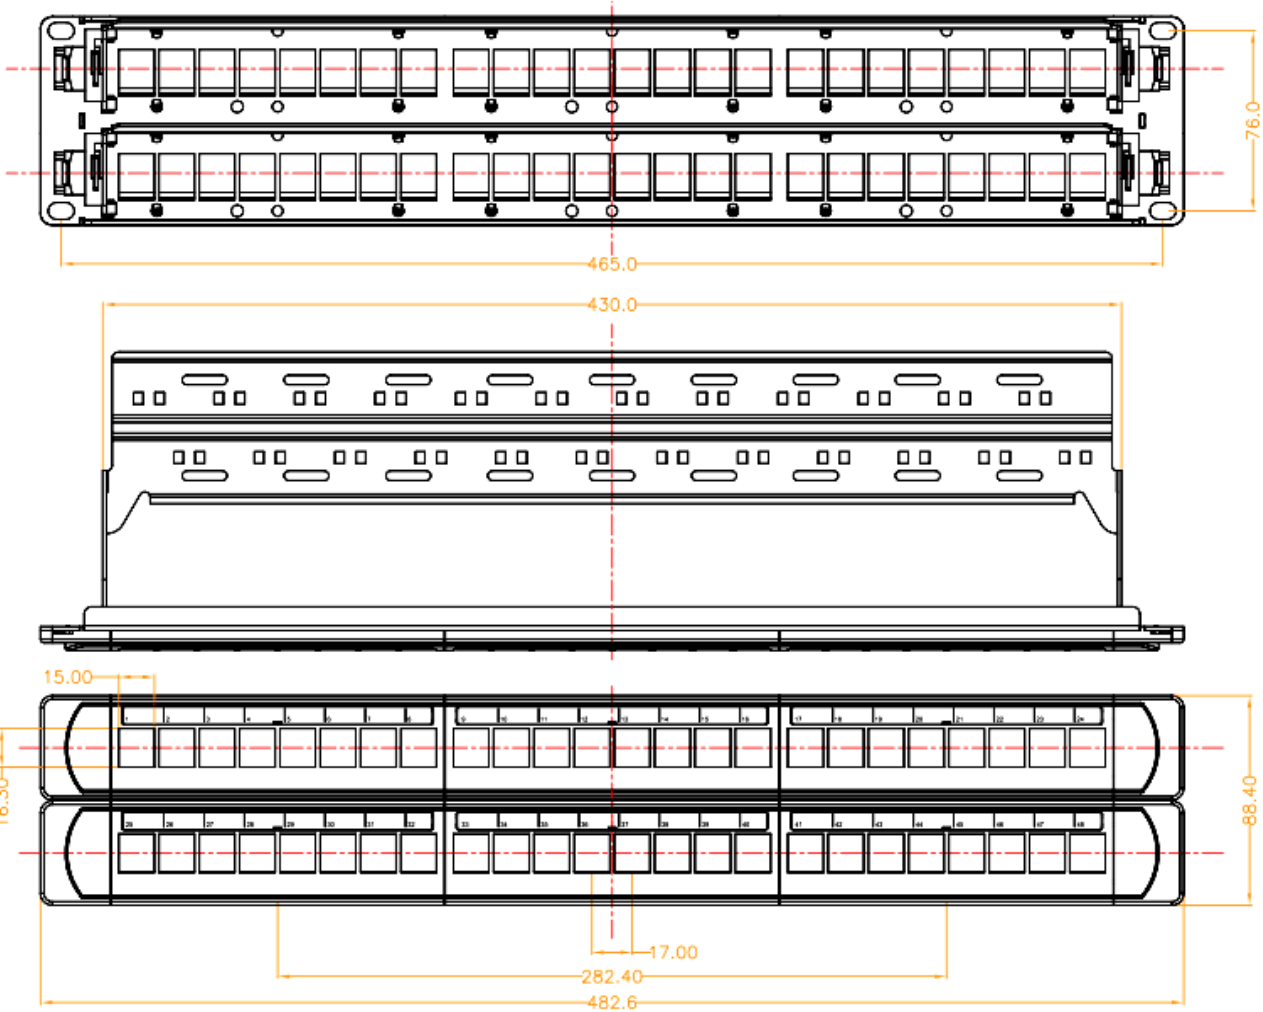

Newlink 48-Port Blank Patch Panel for Cat 6A jacks

Ordering Information:

| Part Number | Description |
|-------------|--|
| NEW-2200048 | Newlink 48-Port Blank Patch Panel for Cat 6A jacks |